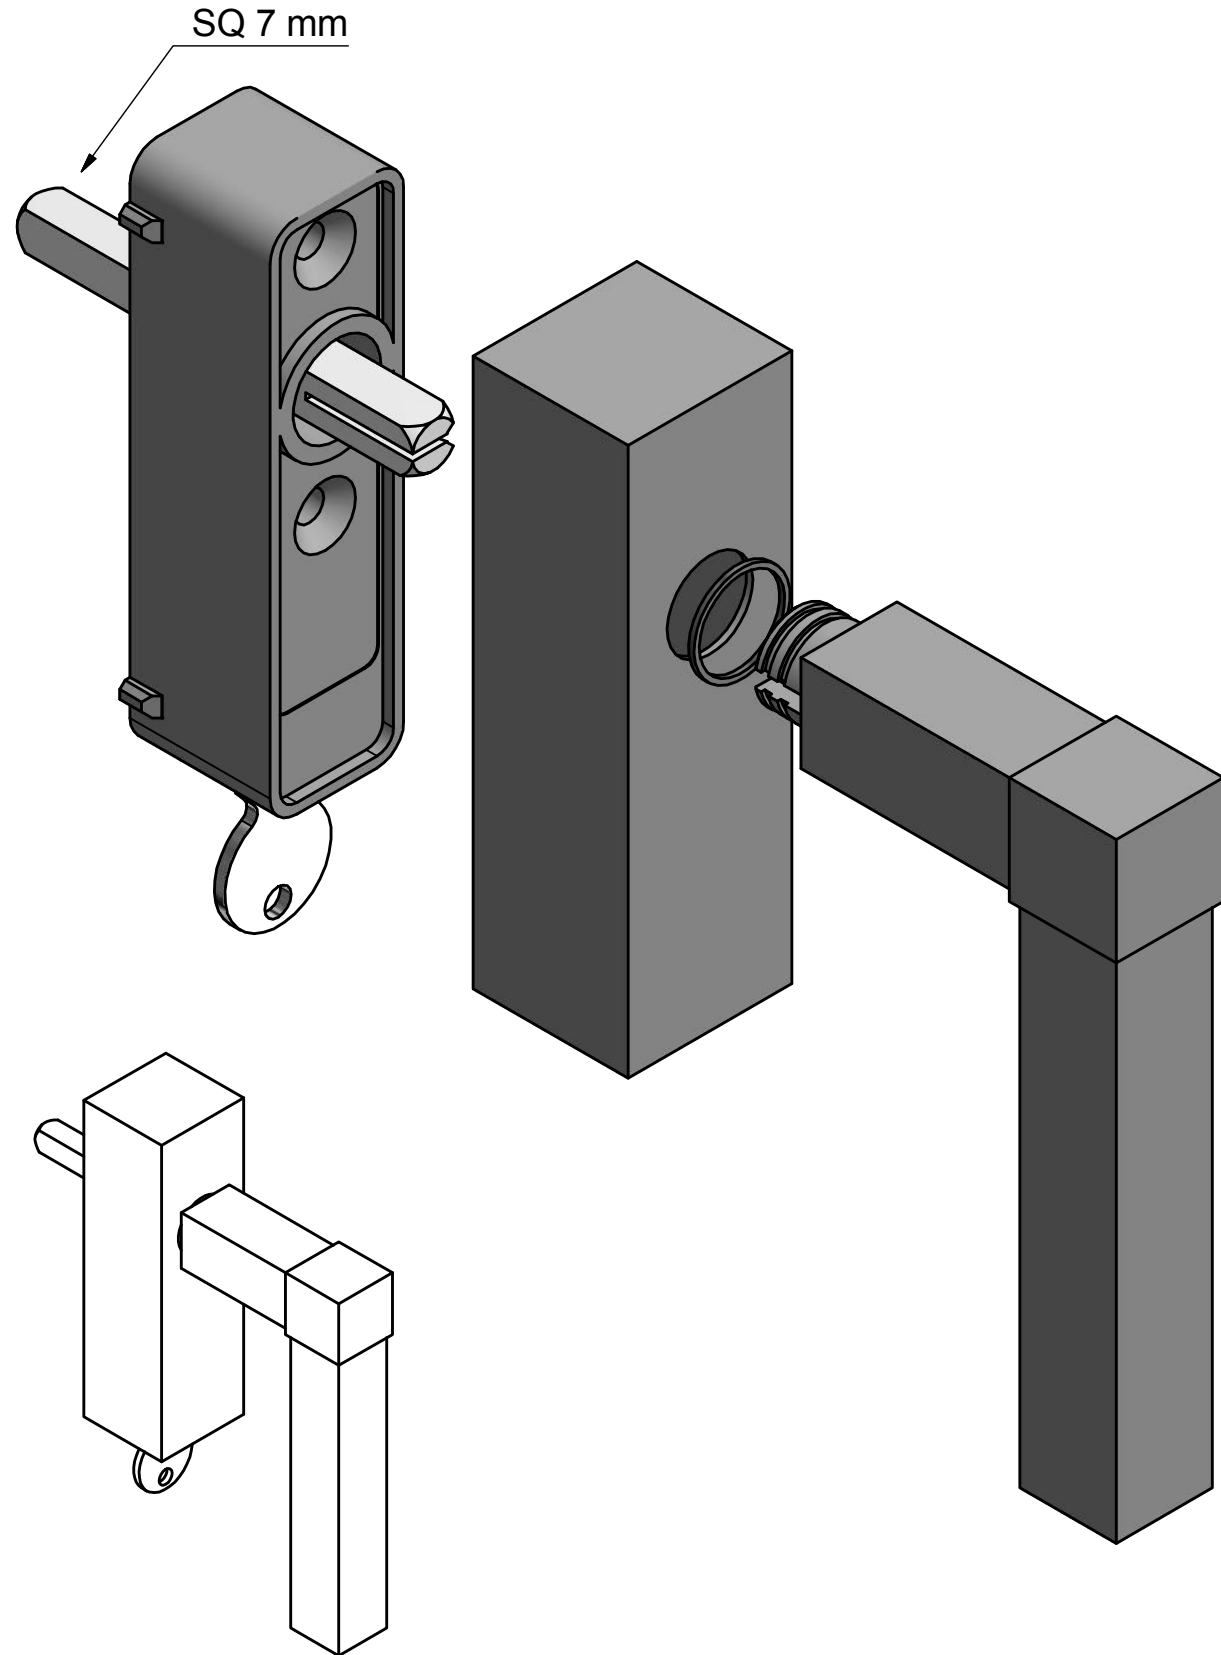

VL115-DKLOCK

locking tilt and turn
window handle
stainless steel

FORMANI®		Part number:	
		Description:	
Doc no.:	1503D079 VL115DKLOCK V01.dwg	VL115-DKLOCK	Format:
Drawn by:	Christian Brimbois		Creation date:
FORMANI HOLLAND B.V. EUROPALAAN 12 6199 AB MAASTRICHT-AIRPORT NL T +31 (0)43 308 90 00 INFO@FORMANI.COM FORMANI.COM		A3	