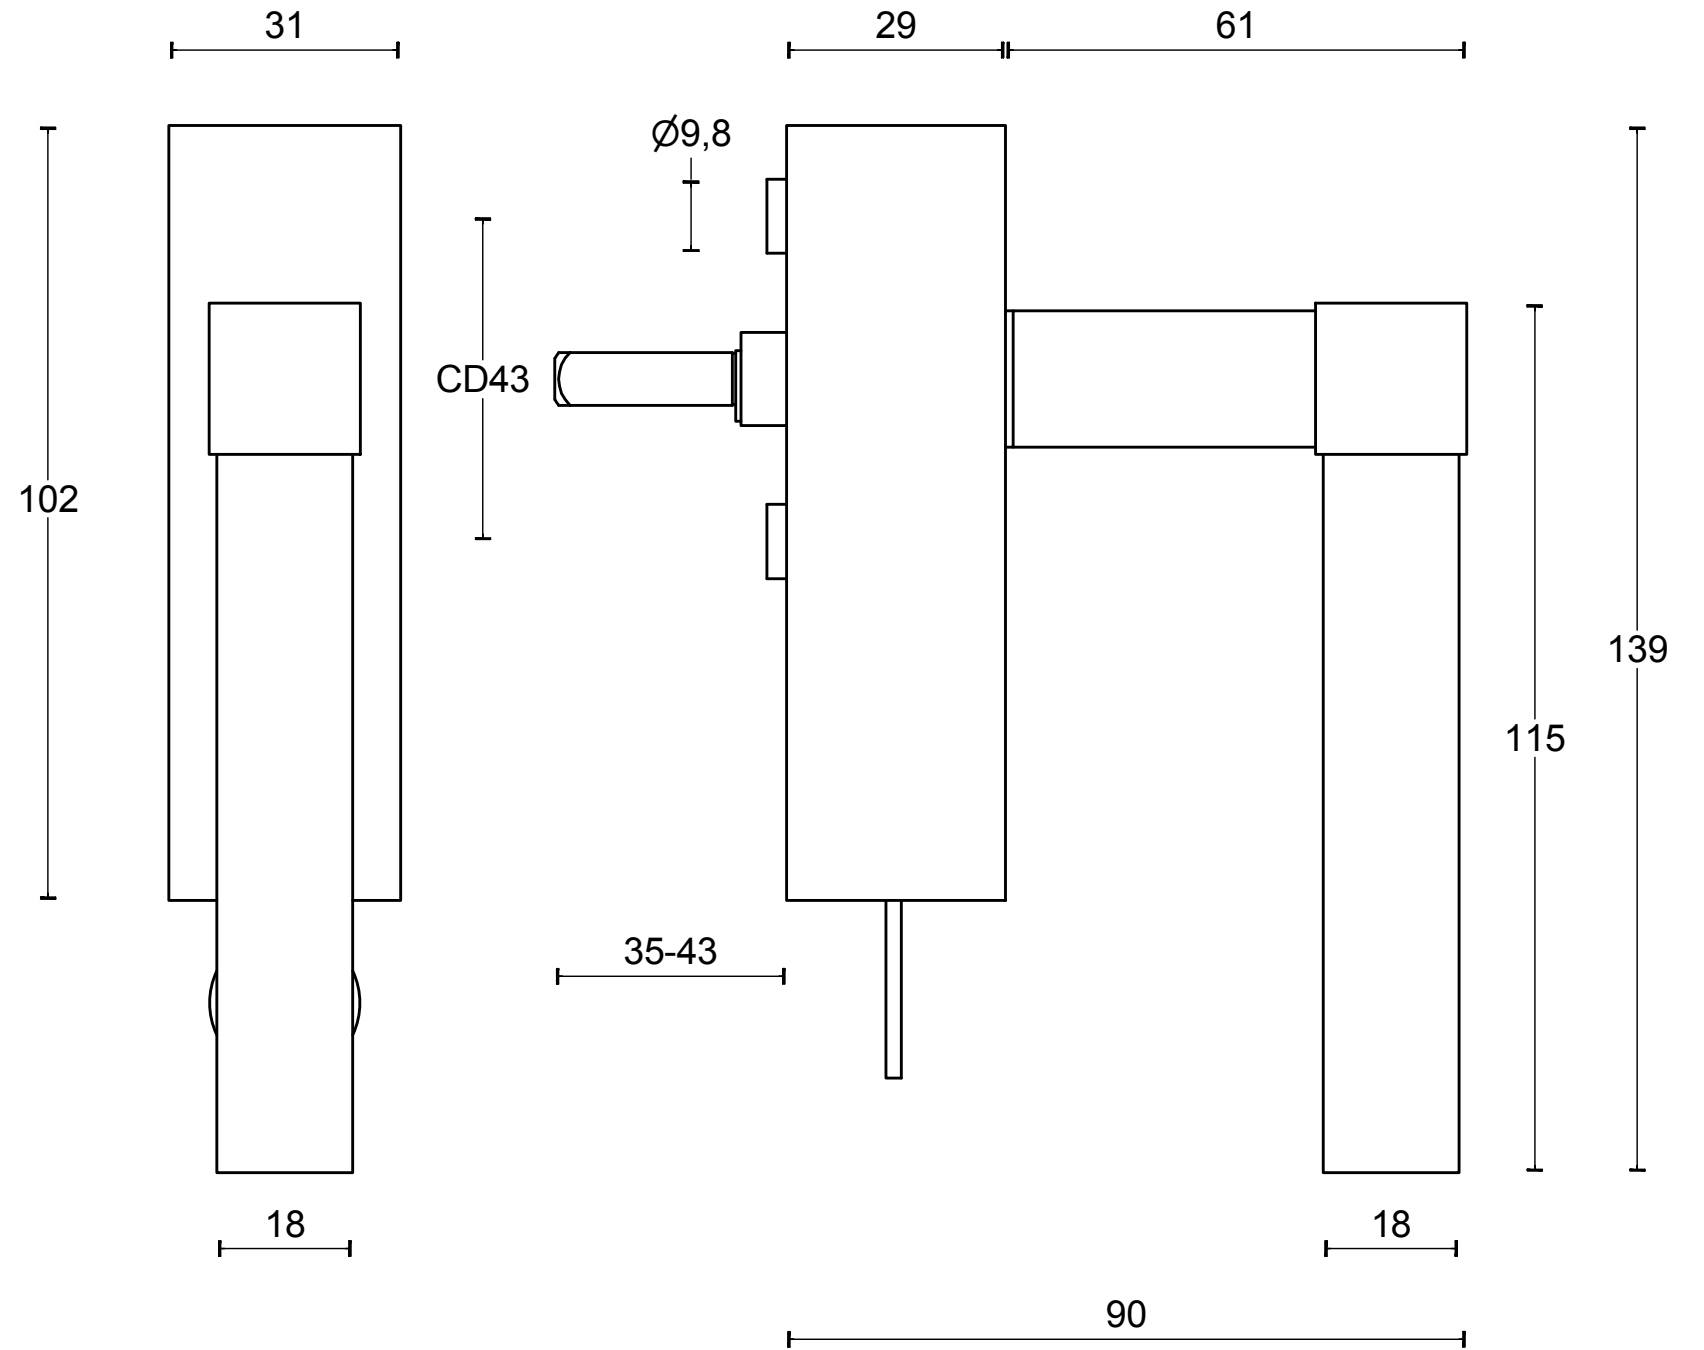

VL115-DKLOCK

locking tilt and turn
window handle
stainless steel

FORMANI®		Part number:	
		Description:	
Doc no.:	1503D079 VL115DKLOCK V01.dwg	VL115-DKLOCK	Format:
Drawn by:	Christian Brimbois		Creation date:
FORMANI HOLLAND B.V. EUROPALAAN 12 6199 AB MAASTRICHT-AIRPORT NL T +31 (0)43 308 90 00 INFO@FORMANI.COM FORMANI.COM		A3	