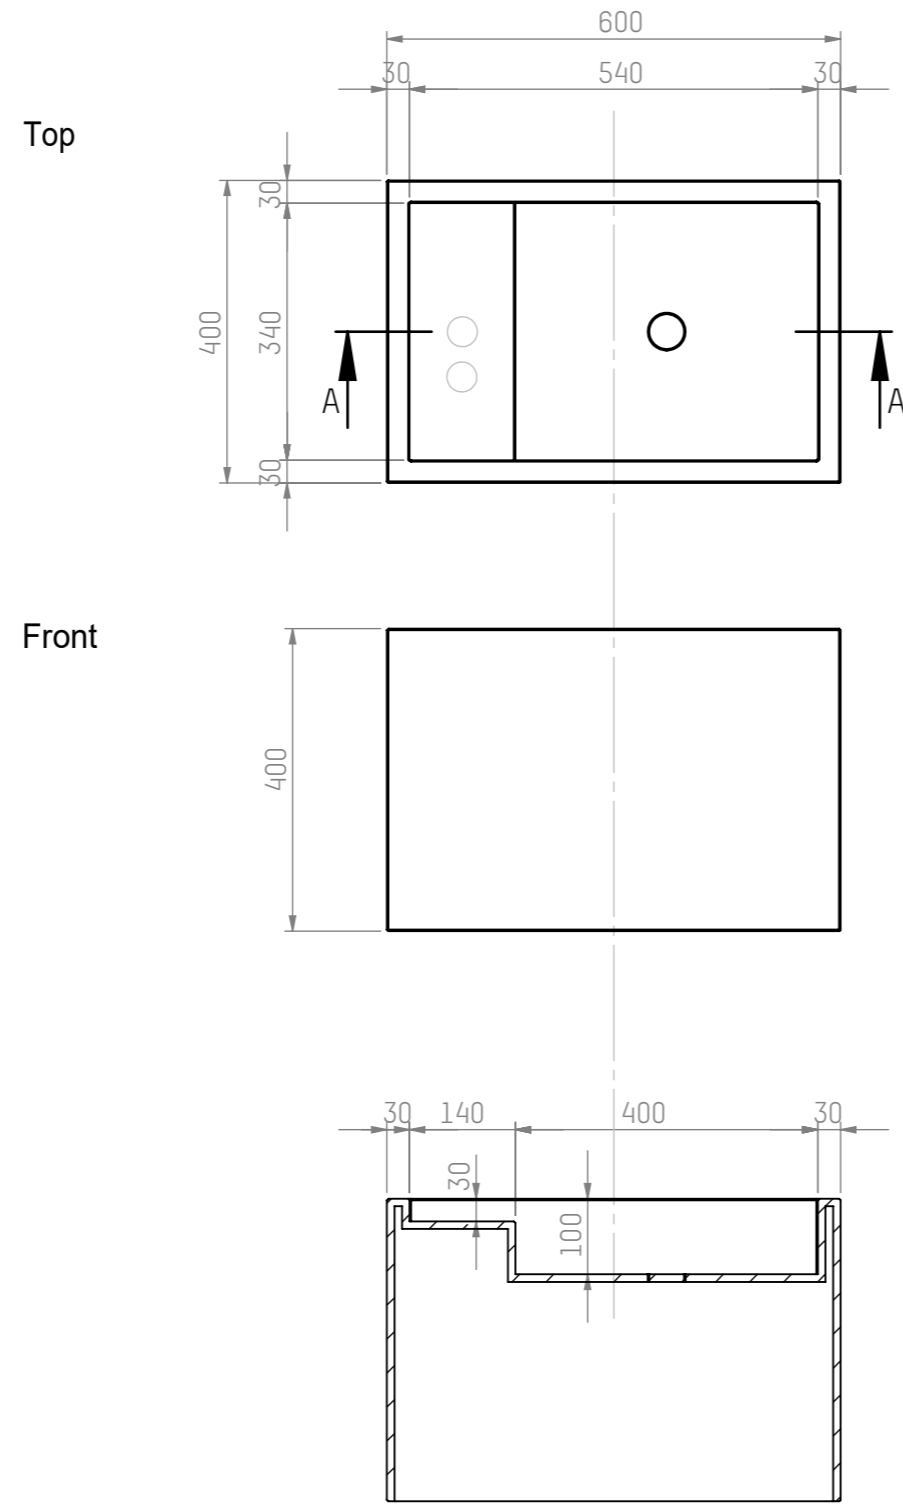

20191011  
Studio Piet Boon

Washbasin Compact 1A - h12

Scale 1:10  
Units: mm

20181204  
Studio Piet Boon

Washbasin 60 x 40  
Typology 1A - r02

Scale 1:10  
Units: mm

SECTION A-A

20191011  
 Studio Piet Boon

Washbasin Compact 1A - h40

Scale 1:10  
 Units: mm

20191011  
Studio Piet Boon

Washbasin Compact 1A - h90

Scale 1:10  
Units: mm