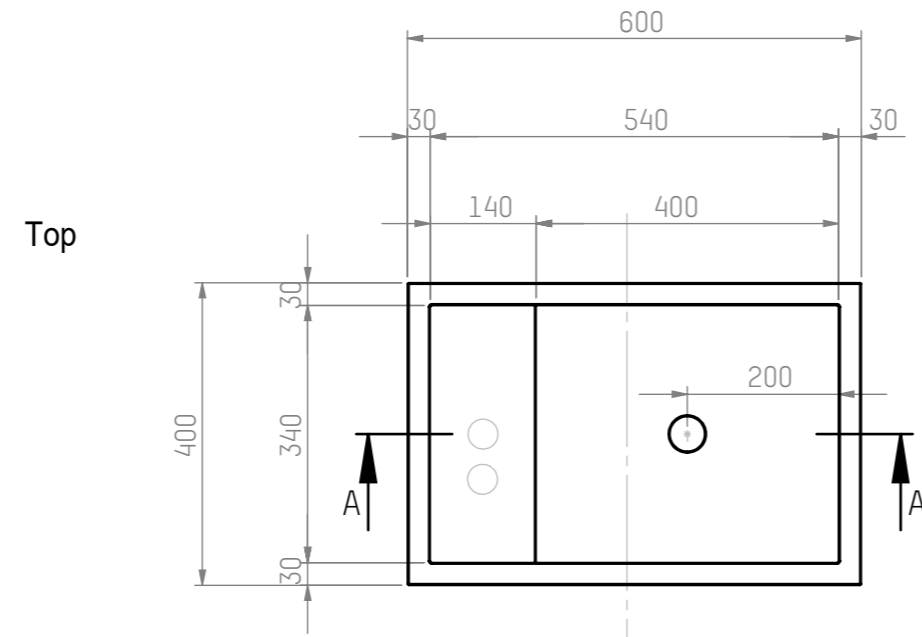

20191011  
Studio Piet Boon

Washbasin Compact 1A - h12

Scale 1:10  
Units: mm

20181204  
Studio Piet Boon

Washbasin 60 x 40  
Typology 1A - r02

Scale 1:10  
Units: mm

SECTION A-A

20191011  
 Studio Piet Boon

Washbasin Compact 1A - h40

Scale 1:10  
 Units: mm

20191011  
Studio Piet Boon

Washbasin Compact 1A - h90

Scale 1:10  
Units: mm