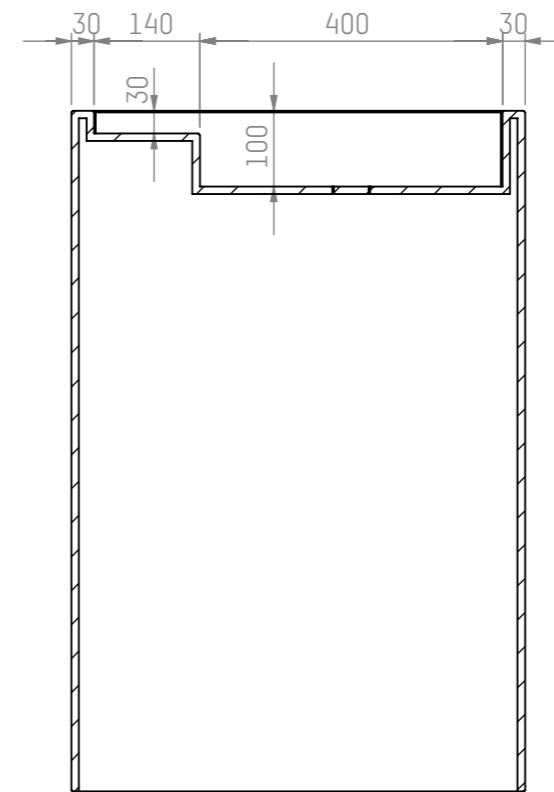

20191011  
Studio Piet Boon

Washbasin Compact 1A - h12

Scale 1:10  
Units: mm

20181204  
Studio Piet Boon

Washbasin 60 x 40  
Typology 1A - r02

Scale 1:10  
Units: mm

SECTION A-A

20191011  
 Studio Piet Boon

Washbasin Compact 1A - h40

Scale 1:10  
 Units: mm

20191011  
Studio Piet Boon

Washbasin Compact 1A - h90

Scale 1:10  
Units: mm