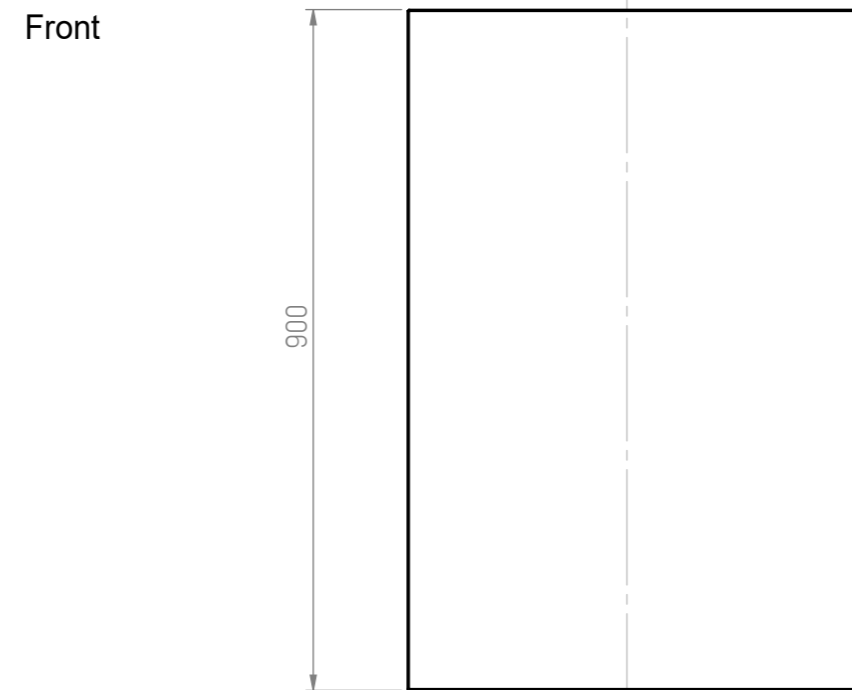

20191011  
Studio Piet Boon

Washbasin Compact 1A - h12

Scale 1:10  
Units: mm

20181204  
Studio Piet Boon

Washbasin 60 x 40  
Typology 1A - r02

Scale 1:10  
Units: mm

SECTION A-A

20191011  
 Studio Piet Boon

Washbasin Compact 1A - h40

Scale 1:10  
 Units: mm

20191011  
Studio Piet Boon

Washbasin Compact 1A - h90

Scale 1:10  
Units: mm