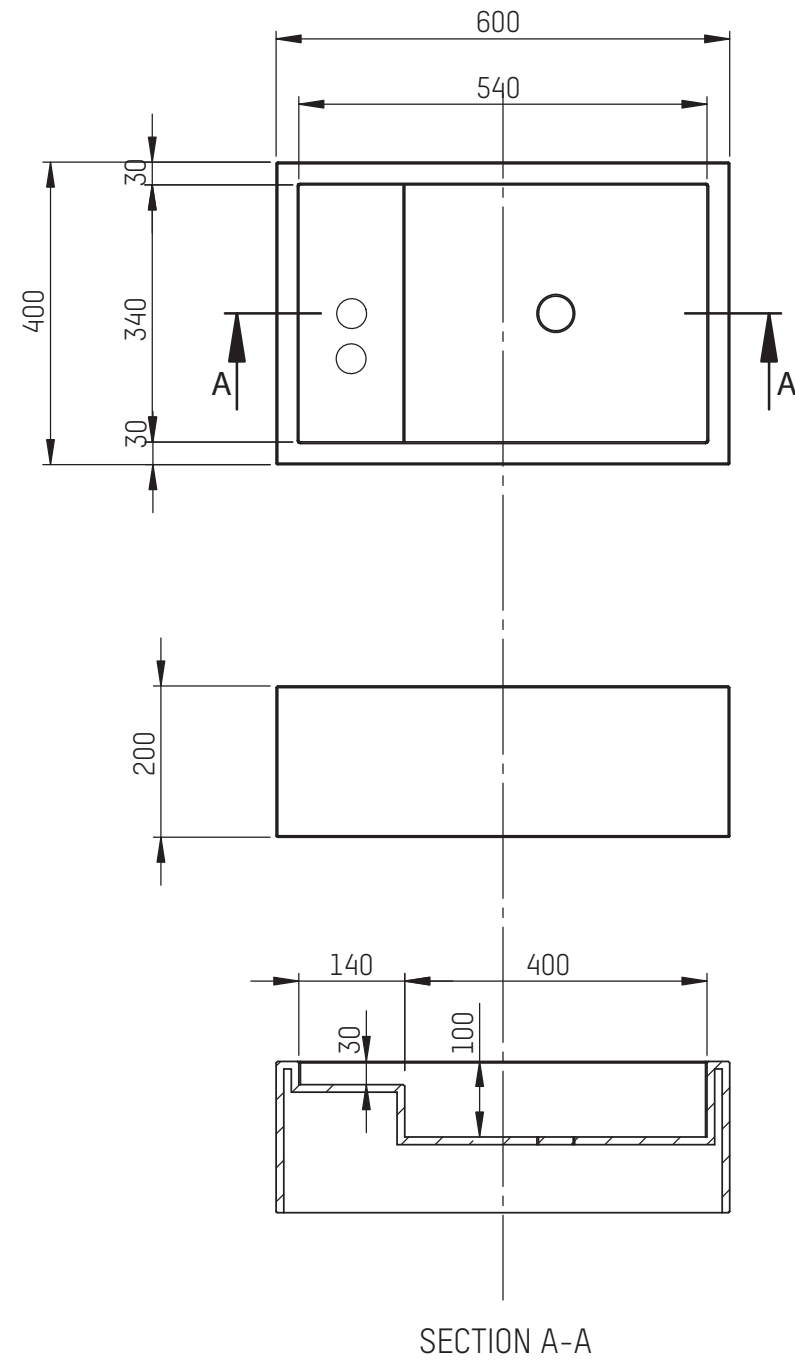

20191011  
Studio Piet Boon

Washbasin Compact 1A - h12

Scale 1:10  
Units: mm

20181204  
Studio Piet Boon

Washbasin 60 x 40  
Typology 1A - r02

Scale 1:10  
Units: mm

SECTION A-A

20191011  
 Studio Piet Boon

Washbasin Compact 1A - h40

Scale 1:10  
 Units: mm

20191011  
Studio Piet Boon

Washbasin Compact 1A - h90

Scale 1:10  
Units: mm