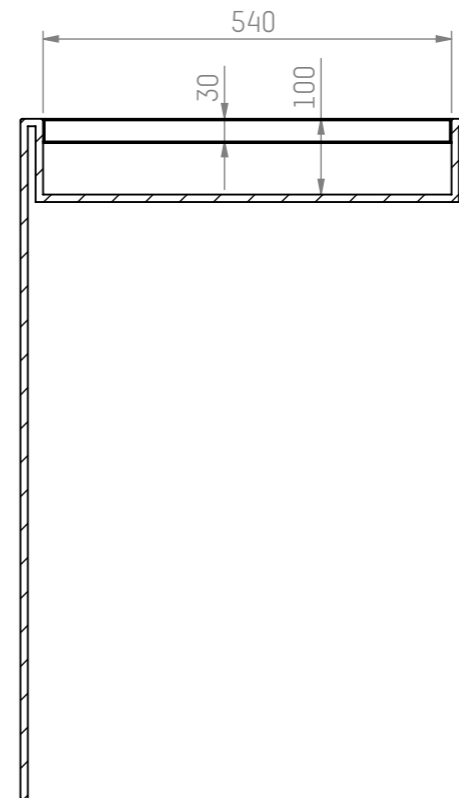

20191011  
 Studio Piet Boon

Washbasin Compact 1C - h12

Scale 1:10  
 Units: mm

SECTION C-C

20181204  
Studio Piet Boon

Washbasin 60 x 40  
Typology 1C - r02

Scale 1:10  
Units: mm

20191011  
Studio Piet Boon

Washbasin Compact 1C - h40

Scale 1:10  
Units: mm

Top

Front

SECTION A-A

20191011  
Studio Piet Boon

Washbasin Compact 1C - h90

Scale 1:10  
Units: mm