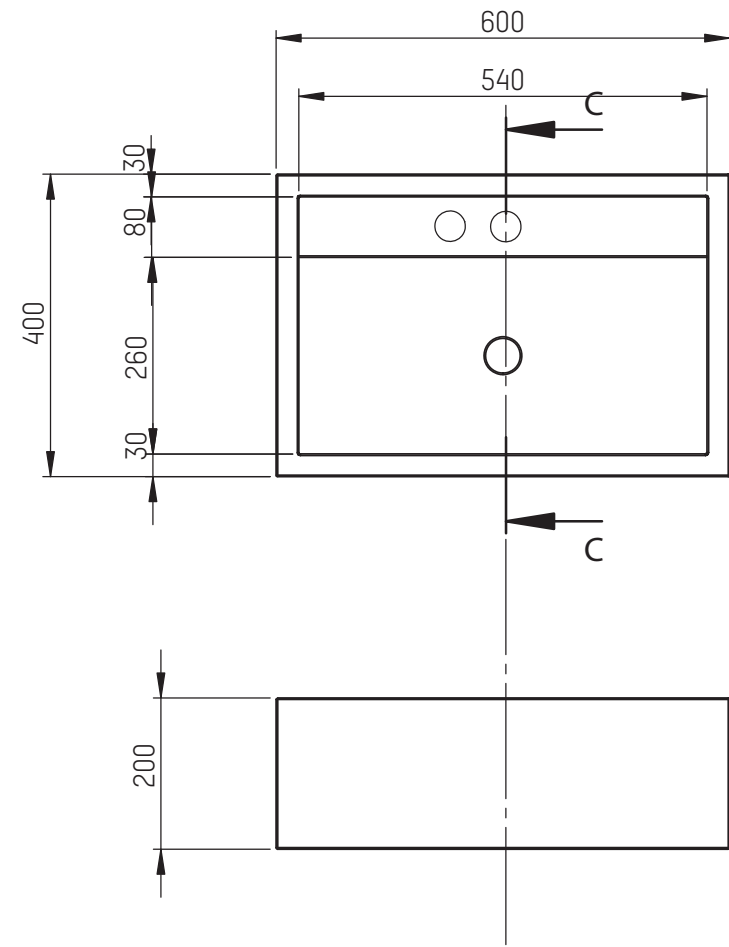

20191011  
 Studio Piet Boon

Washbasin Compact 1C - h12

Scale 1:10  
 Units: mm

SECTION C-C

20181204  
Studio Piet Boon

Washbasin 60 x 40  
Typology 1C - r02

Scale 1:10  
Units: mm

20191011  
Studio Piet Boon

Washbasin Compact 1C - h40

Scale 1:10  
Units: mm

Top

Front

SECTION A-A

20191011  
Studio Piet Boon

Washbasin Compact 1C - h90

Scale 1:10  
Units: mm