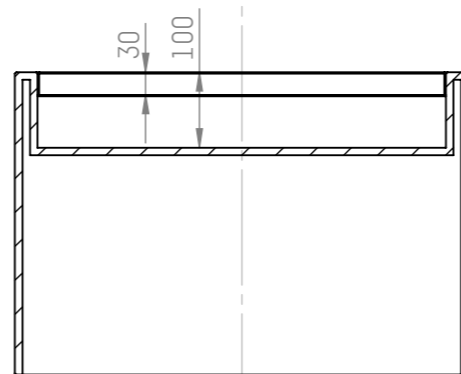

20191011  
 Studio Piet Boon

Washbasin Compact 1C - h12

Scale 1:10  
 Units: mm

SECTION C-C

20181204  
Studio Piet Boon

Washbasin 60 x 40  
Typology 1C - r02

Scale 1:10  
Units: mm

20191011  
Studio Piet Boon

Washbasin Compact 1C - h40

Scale 1:10  
Units: mm

Top

Front

SECTION A-A

20191011  
Studio Piet Boon

Washbasin Compact 1C - h90

Scale 1:10  
Units: mm