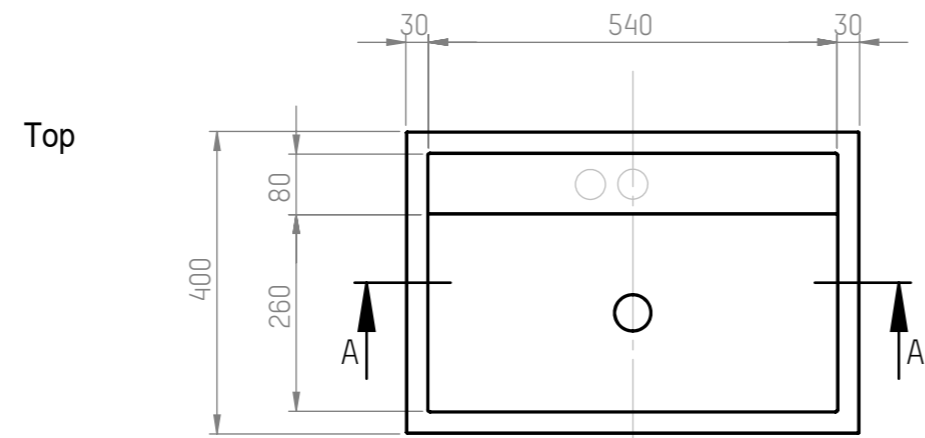

20191011  
 Studio Piet Boon

Washbasin Compact 1C - h12

Scale 1:10  
 Units: mm

SECTION C-C

20181204  
Studio Piet Boon

Washbasin 60 x 40  
Typology 1C - r02

Scale 1:10  
Units: mm

20191011  
Studio Piet Boon

Washbasin Compact 1C - h40

Scale 1:10  
Units: mm

Top

Front

SECTION A-A

20191011  
Studio Piet Boon

Washbasin Compact 1C - h90

Scale 1:10  
Units: mm