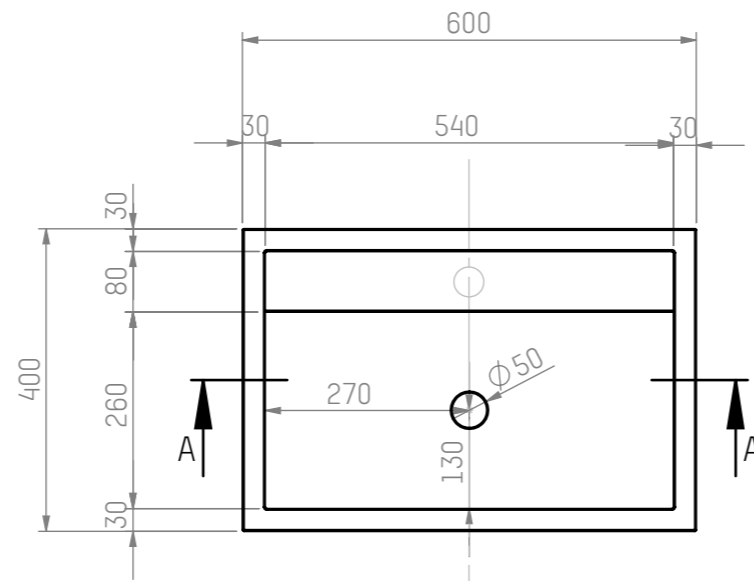

20191011  
 Studio Piet Boon

Washbasin Compact 1C - h12

Scale 1:10  
 Units: mm

SECTION C-C

20181204  
Studio Piet Boon

Washbasin 60 x 40  
Typology 1C - r02

Scale 1:10  
Units: mm

20191011  
Studio Piet Boon

Washbasin Compact 1C - h40

Scale 1:10  
Units: mm

Top

Front

SECTION A-A

20191011  
Studio Piet Boon

Washbasin Compact 1C - h90

Scale 1:10  
Units: mm