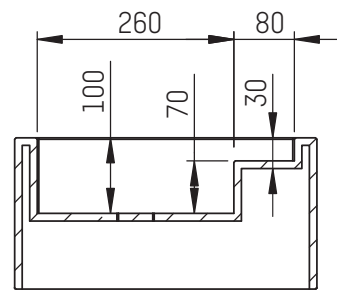

20191011  
 Studio Piet Boon

Washbasin Compact 1C - h12

Scale 1:10  
 Units: mm

SECTION C-C

20181204  
Studio Piet Boon

Washbasin 60 x 40  
Typology 1C - r02

Scale 1:10  
Units: mm

20191011  
Studio Piet Boon

Washbasin Compact 1C - h40

Scale 1:10  
Units: mm

Top

Front

SECTION A-A

20191011  
Studio Piet Boon

Washbasin Compact 1C - h90

Scale 1:10  
Units: mm